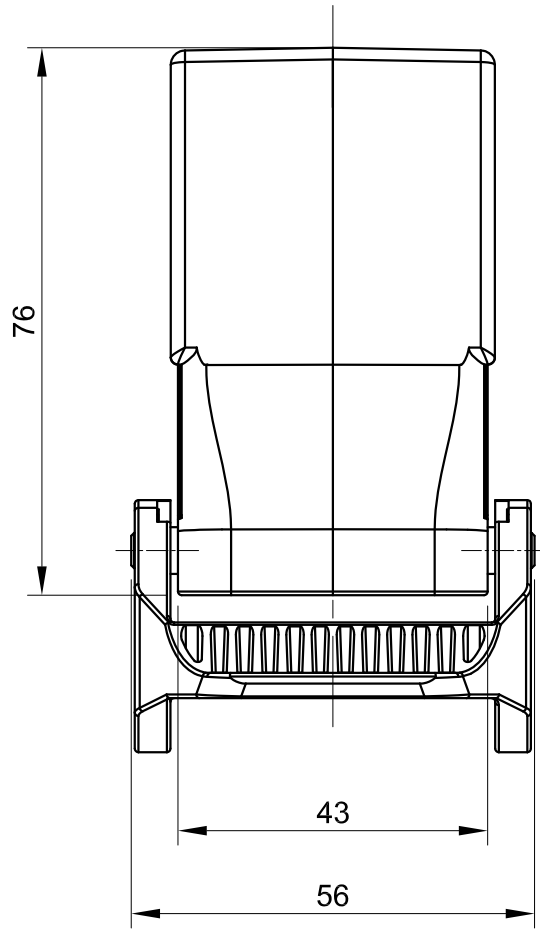

1 2 3 4 5 6

A

B

C

D

A

B

C

D

All Dimensions in mm Original Size DIN A4	Date 2019-05-12	Drawing No. TC1372999	Rev. A00	Scale 1:1
	InKonn® InKonn (Suzhou) Electric Technology Co.,Ltd.	Part No. 10 11 824 1024	Created by Shuxu Huang	Checked by Yiyi Luo
Type Name HB24-HTE-DL-PG29				

1 2 3 4 5 6