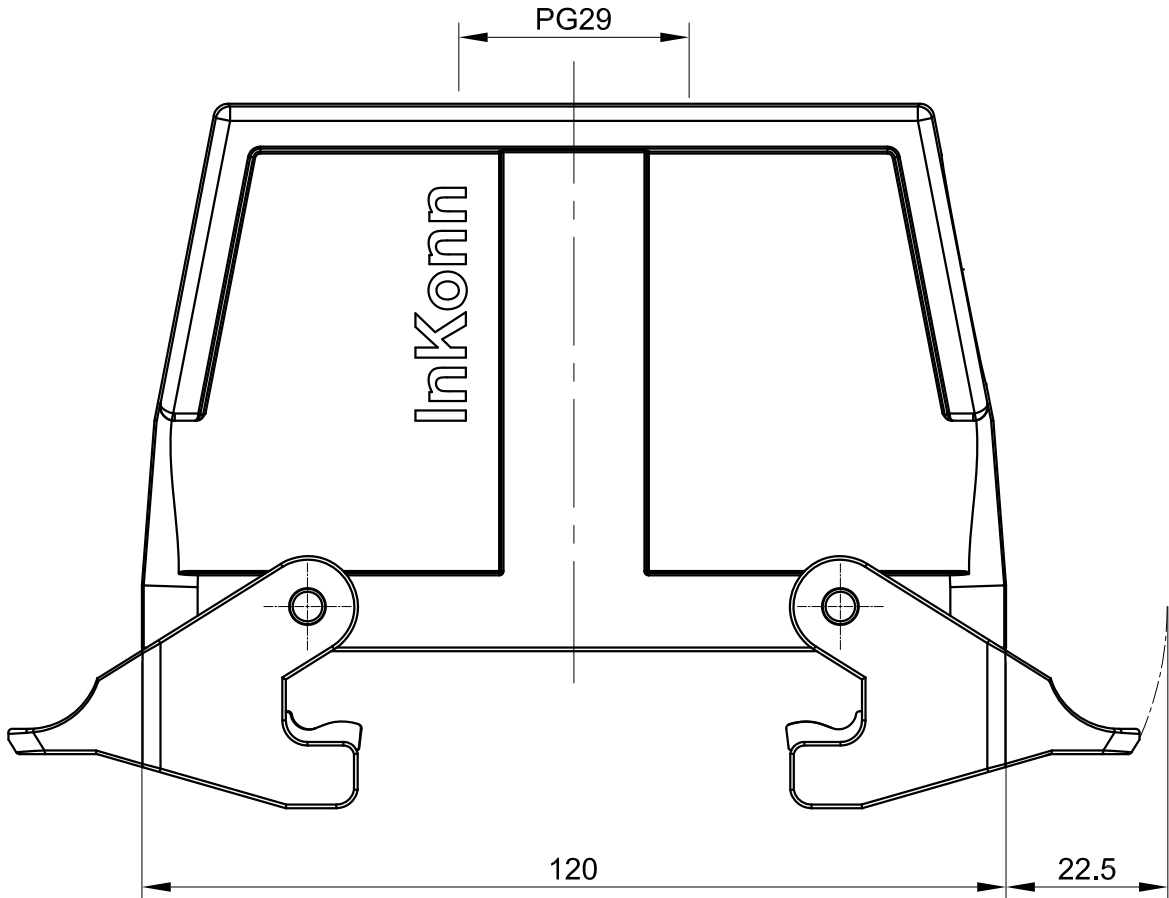

D

All Dimensions in mm Original Size DIN A4	Date 2019-05-12	Drawing No. TC1372999	Rev. A00	Scale 1:1
	InKonn® InKonn (Suzhou) Electric Technology Co.,Ltd.	Part No. 10 11 824 1024	Created by Shuxu Huang	Checked by Yiyi Luo
Type Name HB24-HTE-DL-PG29				

1 2 3 4 5 6